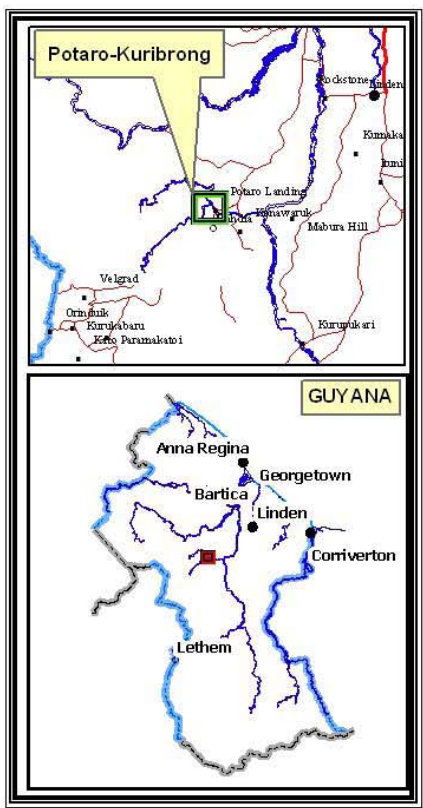

**SACRE COEUR MINERALS LTD
MINERAL PROPERTY MAP**

POTARO - KURIBRONG REGION

Sacre Coeur Minerals Ltd Property

Sacre Coeur Minerals Ltd Property

Locations

- Other
- Airport
- Mountain
- Populated place
- Town
- Village

Note: Map does not show location of Claims